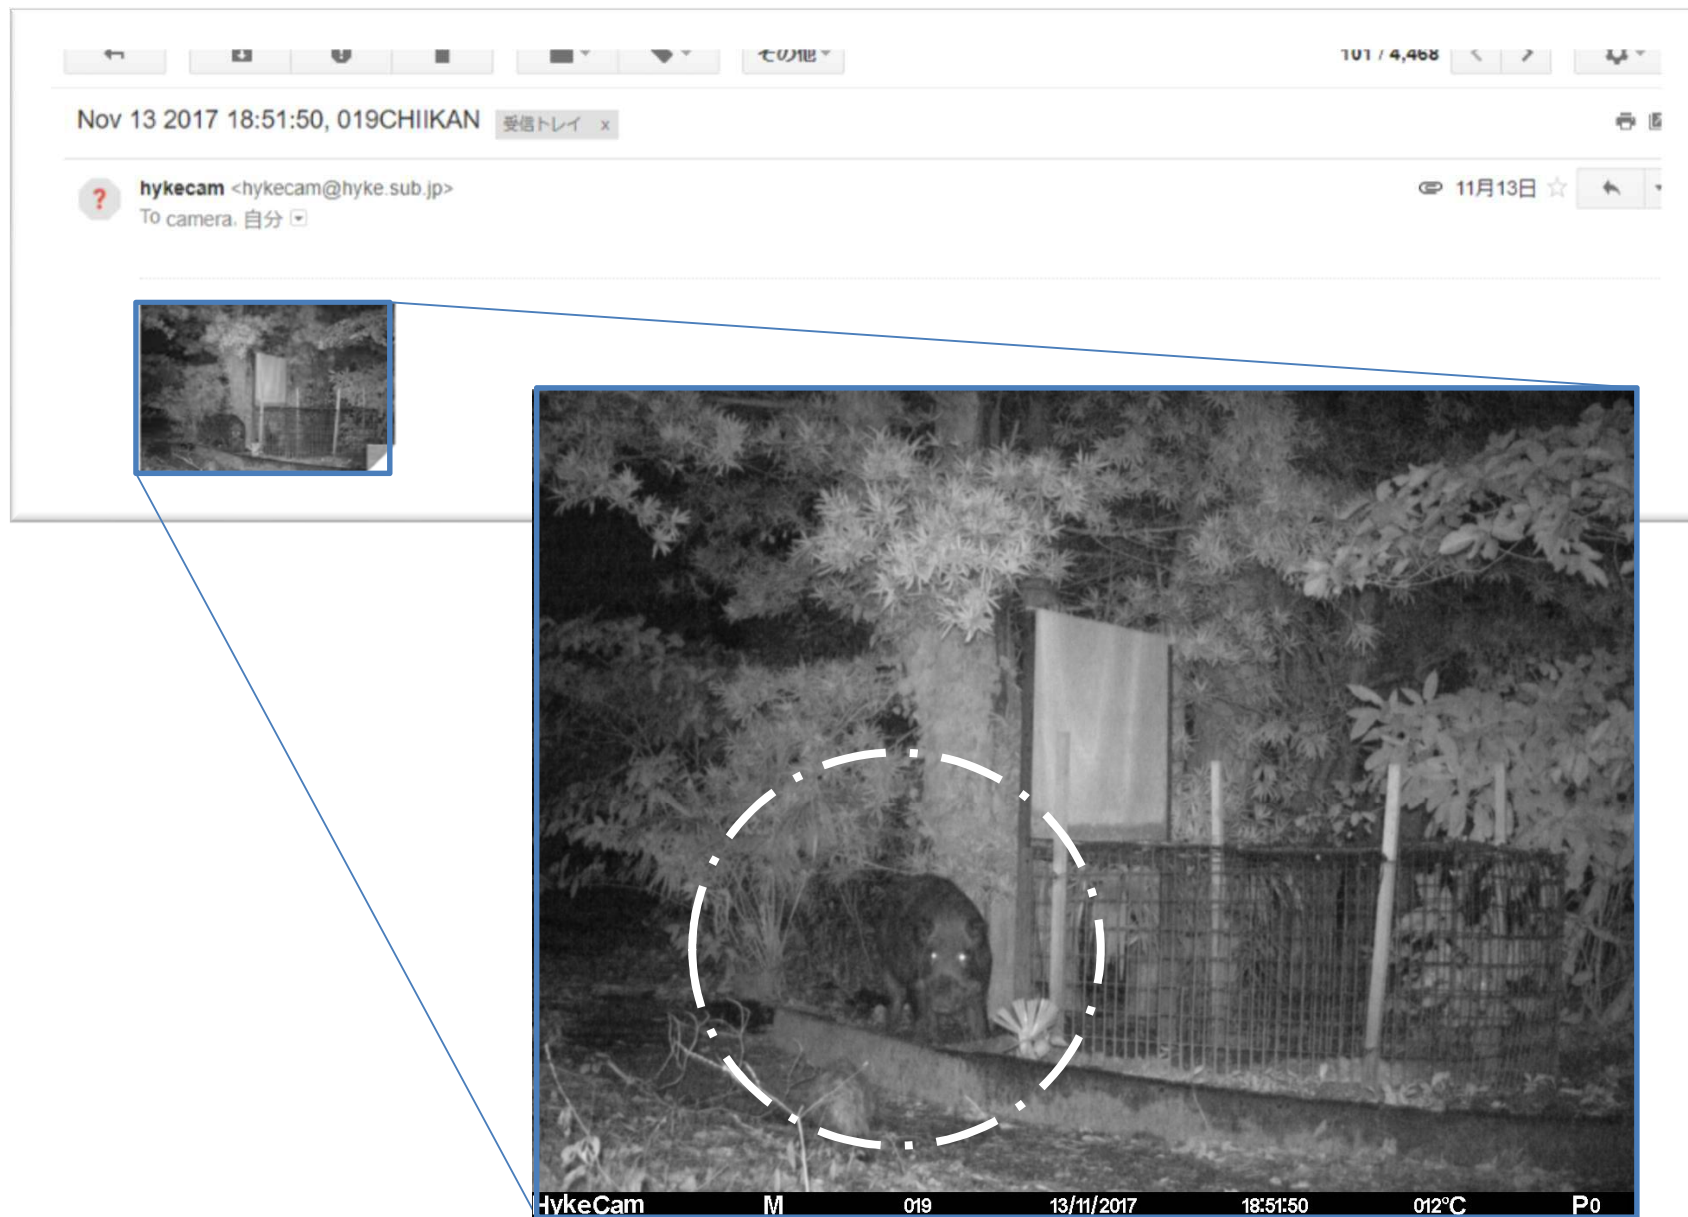

ワイヤレス自動撮影カメラの特長